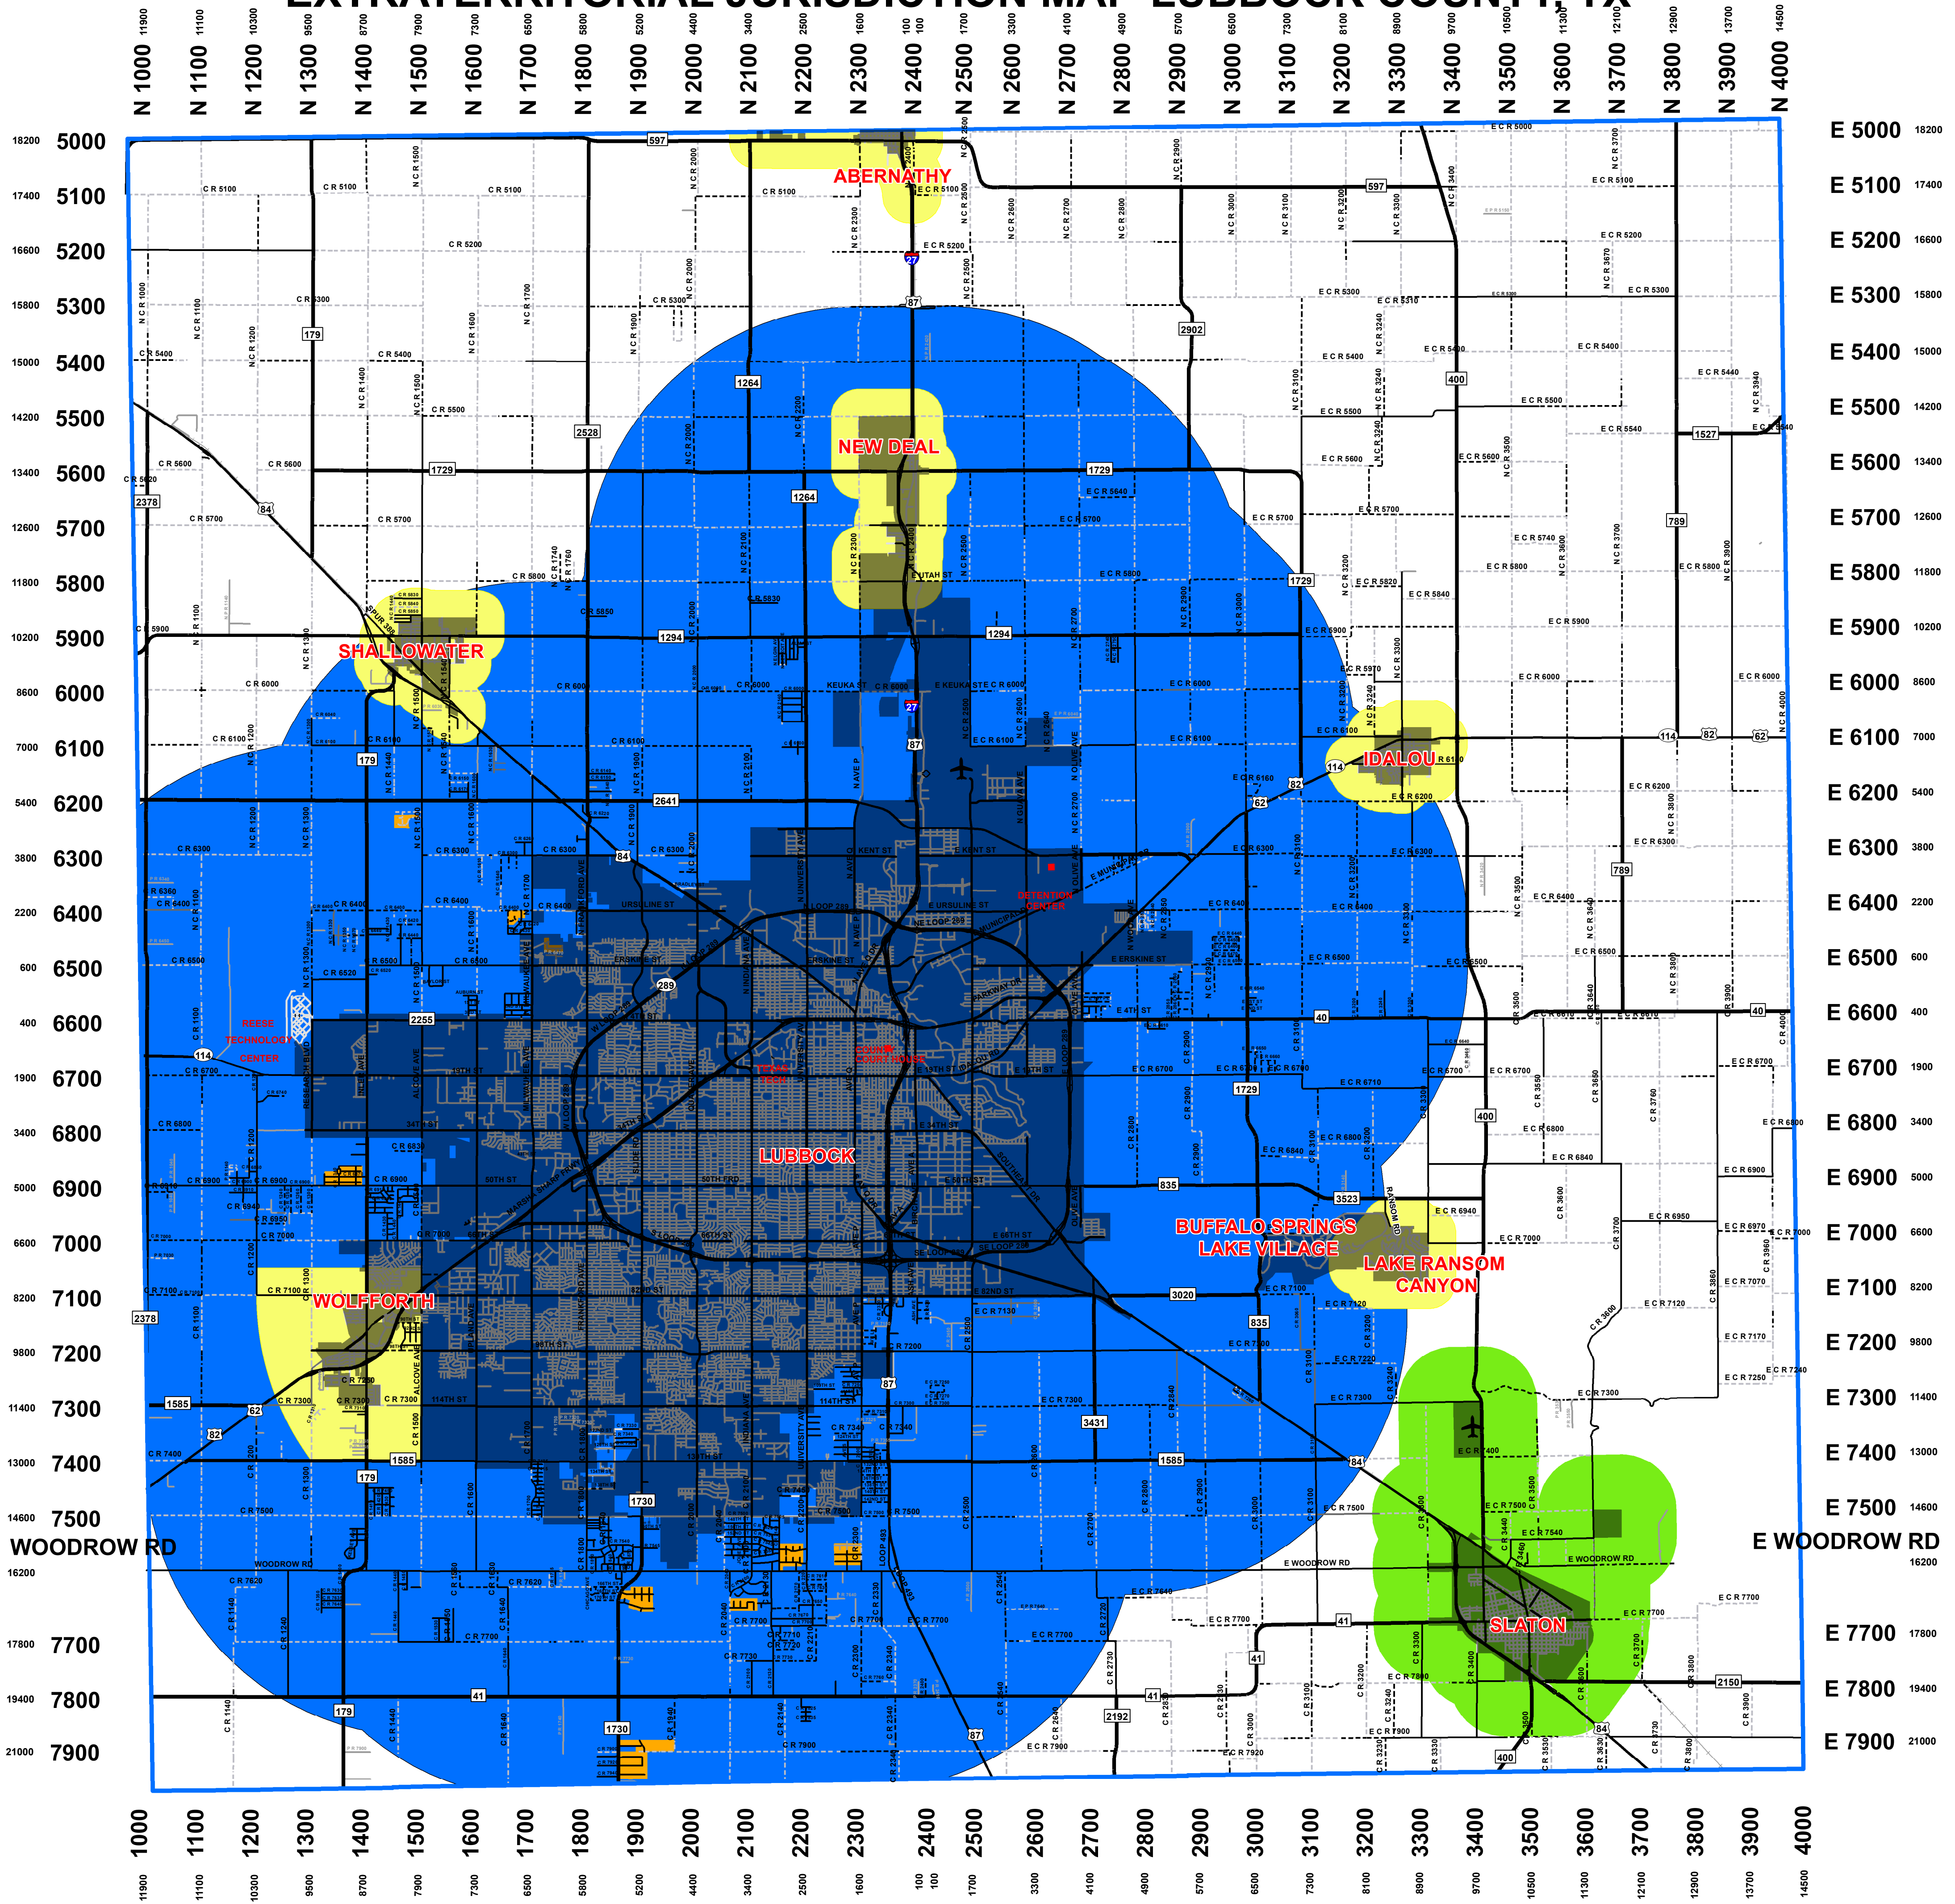

EXTRATERRITORIAL JURISDICTION MAP-LUBBOCK COUNTY, TX

Legend

- Airport
- County Facility
- City Limits
- Lubbock

Streets DISPLAY

- CALICHE
- CITY STREET
- CROSSOVER
- CRUSHED ASPHALT
- DIRT
- F M ROAD
- FRONTAGE
- HALE CO
- HWY MAIN
- MAJOR
- PAVED
- PRIVATE ROAD
- RAMP
- TURN

Extra Territorial Jurisdiction

- Recent Development-Roads not County Maintained
- Population < 5,000
- Population > 5,000
- Population > 100,000
- Railroad

0 0.5 1 2 3 4 5 Miles
 Map Created by Public Works Dept 03/04/2020